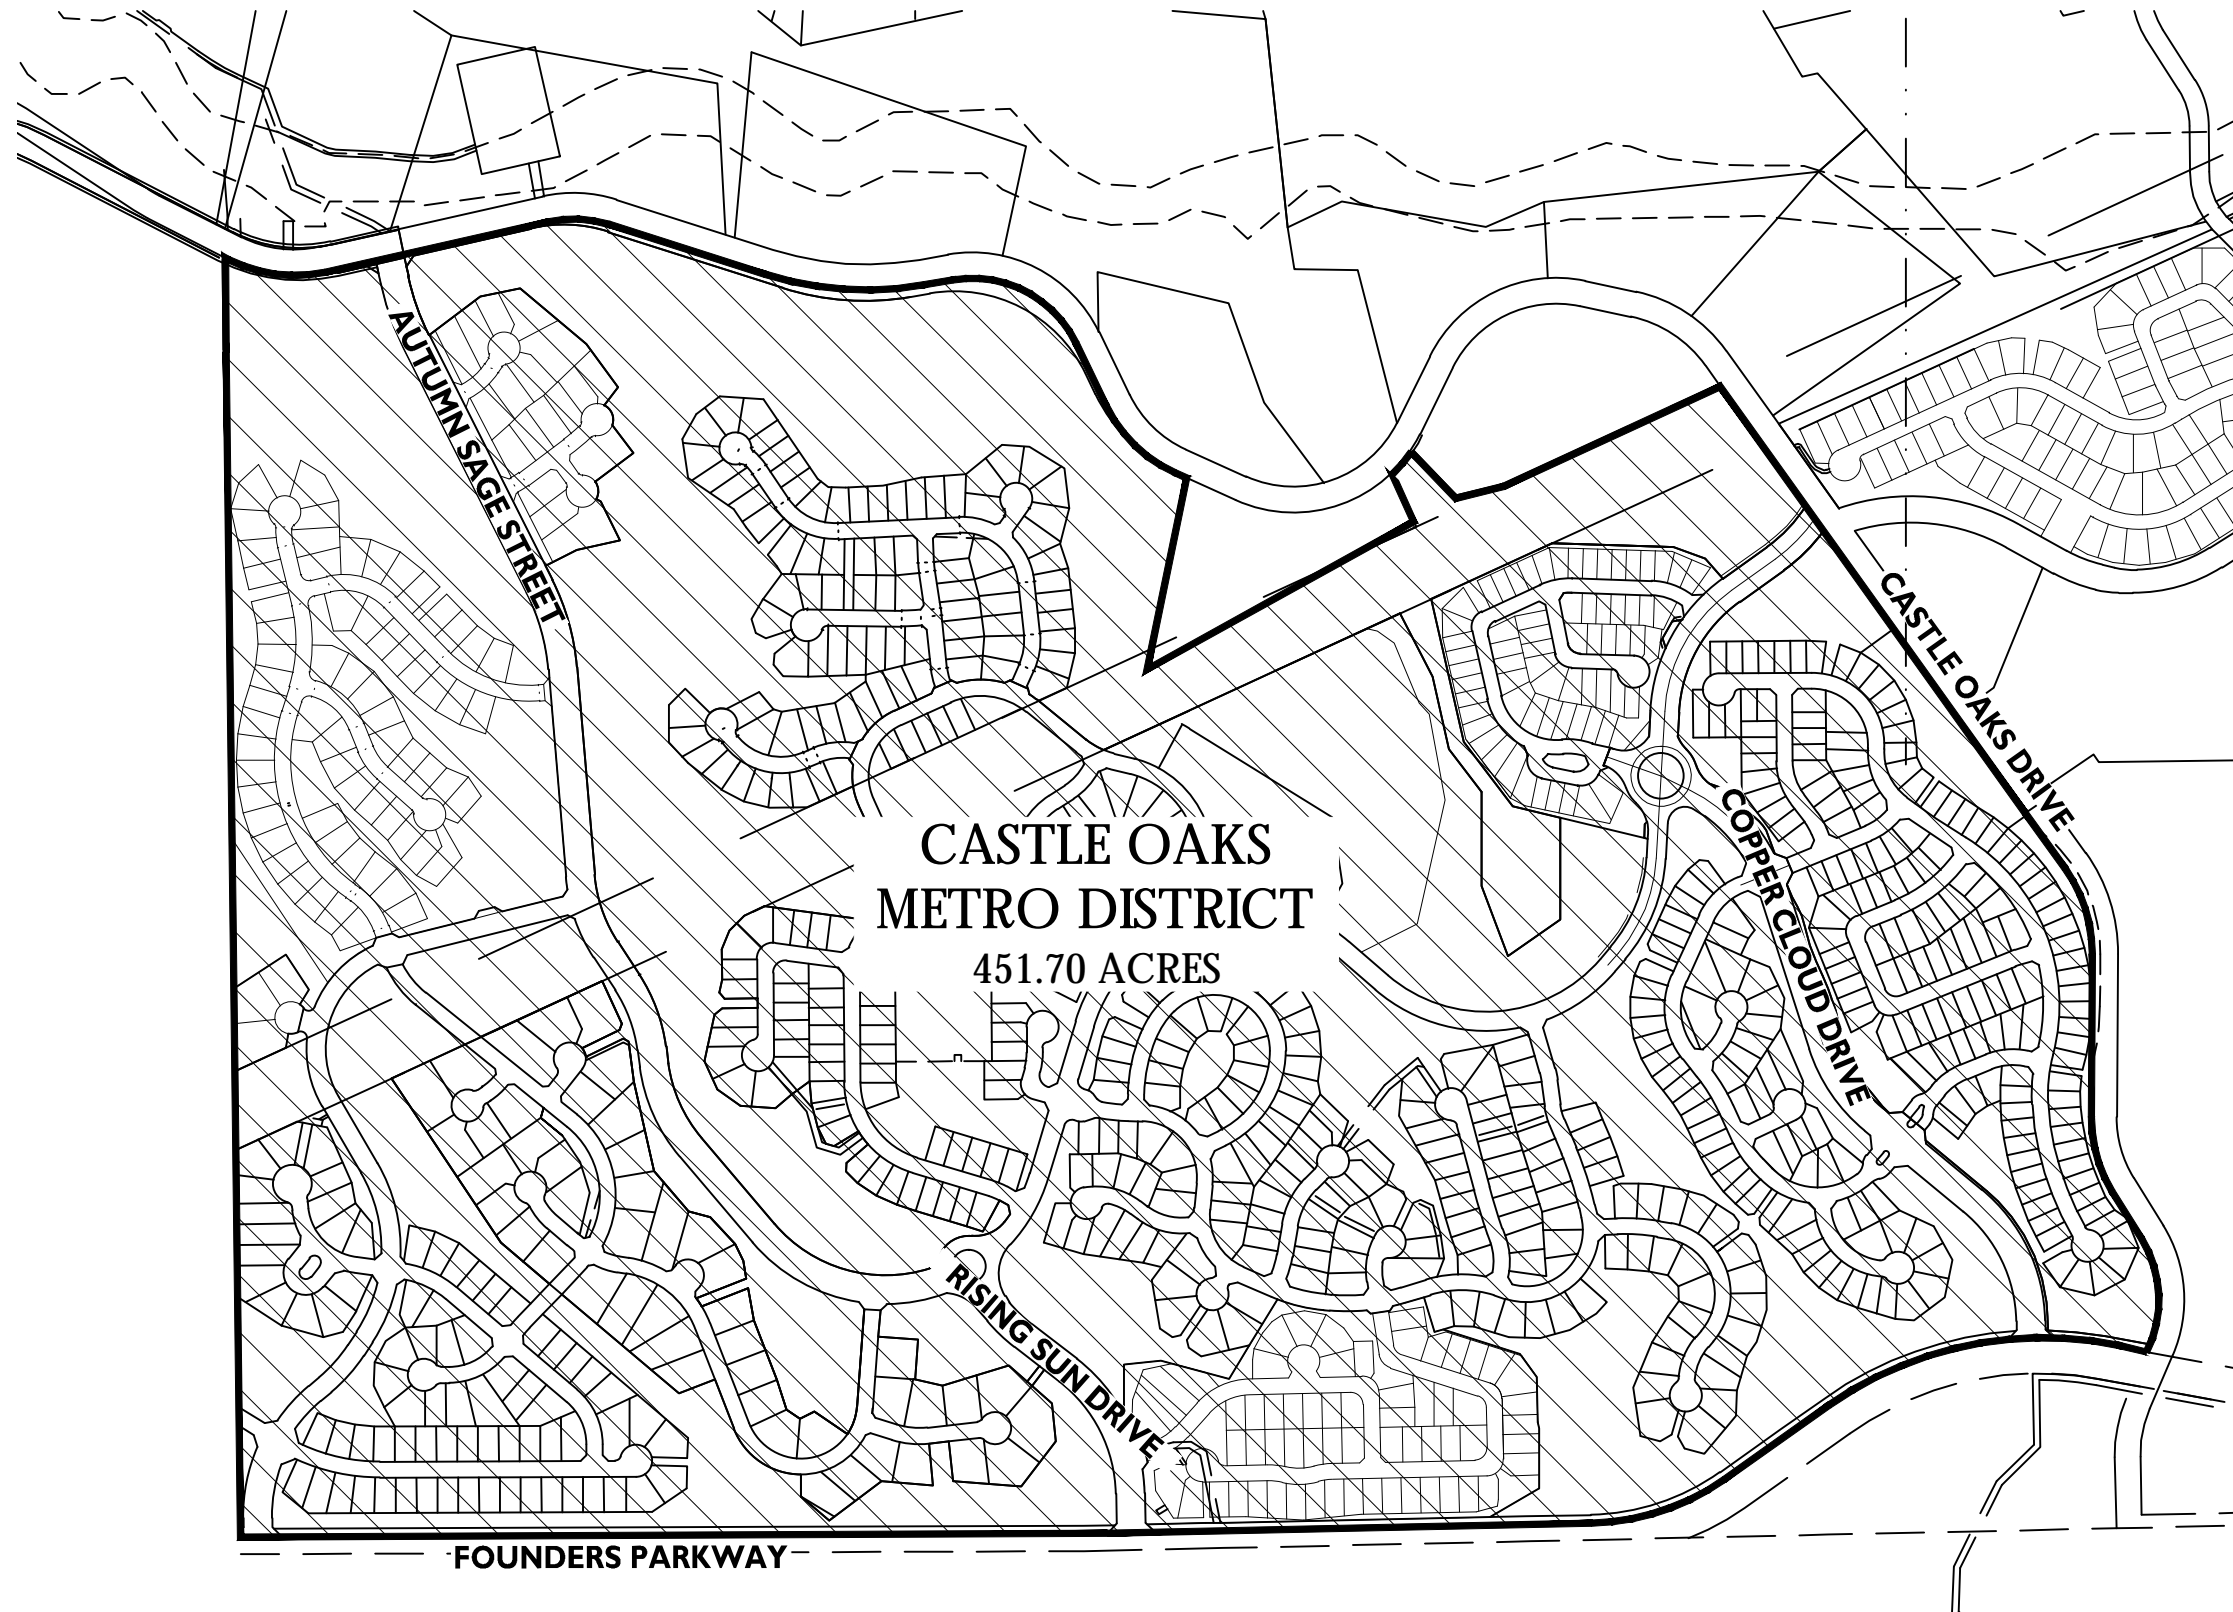

CASTLE OAKS METRO DISTRICT
 A PART OF THE SOUTHWEST QUARTER OF SECTION 31, TOWNSHIP 7 SOUTH, AND THE WEST HALF OF SECTION 6,
 TOWNSHIP 8 SOUTH, RANGE 66 WEST OF THE SIXTH PRINCIPAL MERIDIAN,
 TOWN OF CASTLE ROCK, COUNTY OF DOUGLAS, STATE OF COLORADO

LEGEND

 **CASTLE OAKS
 METRO DISTRICT
 AREA - 451.70 ACRES**

1 inch = 600 ft.